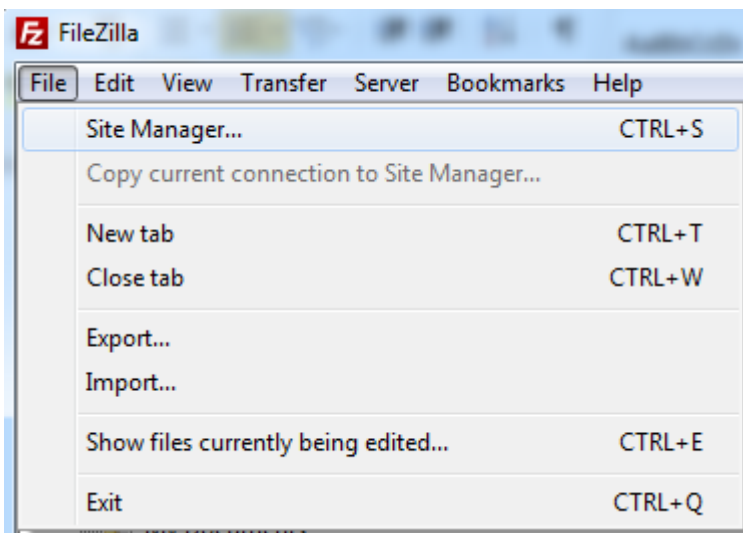

## How to Configure SFTP over SSH for DE New Hire

Note: Please make sure you have downloaded and installed the freeware version of FileZilla

1. Open FileZilla > Click File > Site Manager

2. Select New Site: