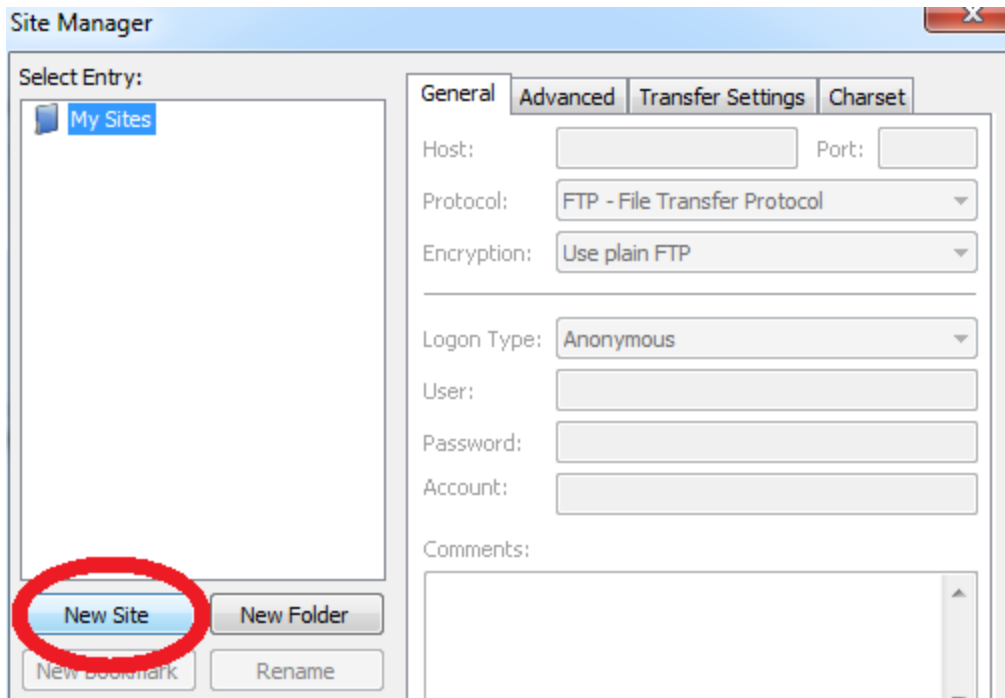

## How to Configure SFTP over SSH for DE New Hire

Note: Please make sure you have downloaded and installed the freeware version of FileZilla

1. Open FileZilla > Click File > Site Manager

2. Select New Site:

3. Enter the following:

- Host: psiftp.policy-studies.com
- Port: 22
- Servertype: SFTP – SSH File Transfer Protocol
- Logintype: Normal
- User: / Password: Please call (855) 481-0018 to request Log On credentials