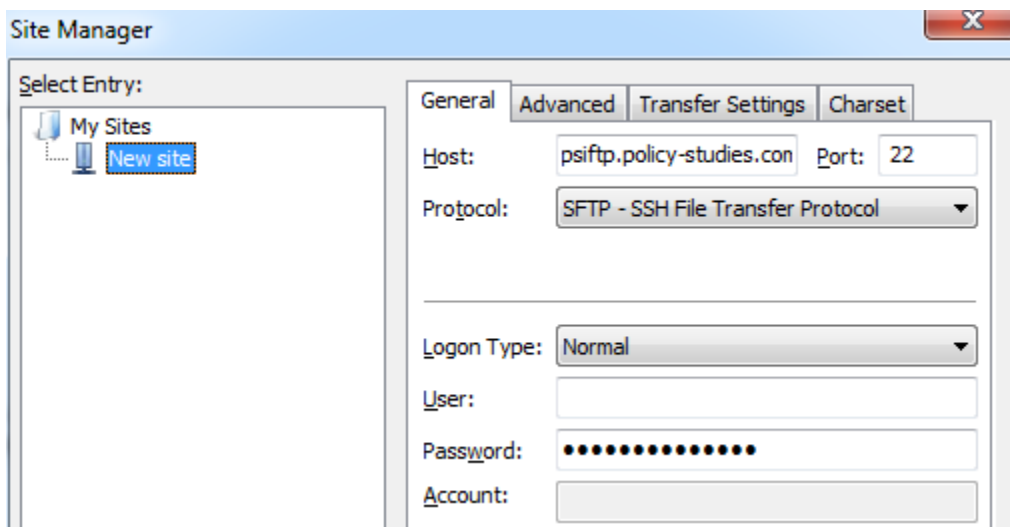

4. Click Connect

5. Right click on the file to be sent and select Upload